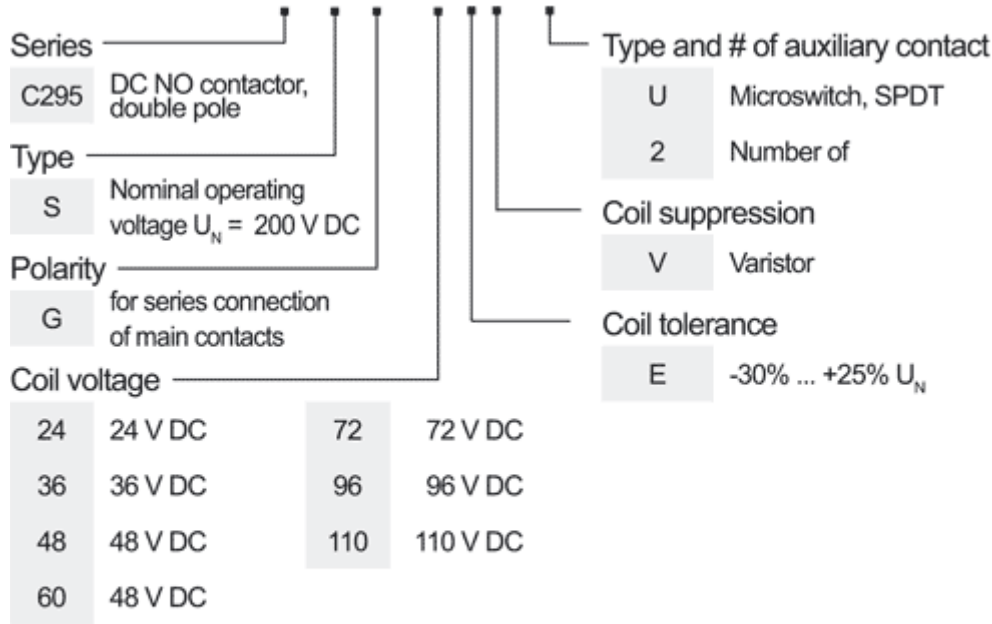

İMAJ TEKNİK
ELEKTRİK ELEKTRONİK MALZ. SAN. VE TİC. LTD. ŞTİ

Ordering code: Contactor for battery voltages

Example: **C295 S/G/ 24EV-U2**

Special variant

If you need a special variant of the contactor, please do not hesitate to contact us. Maybe, the type of contactor you are looking for is among our many special designs. If not, we can also supply customized designs. In this case, however, minimum quantities apply.